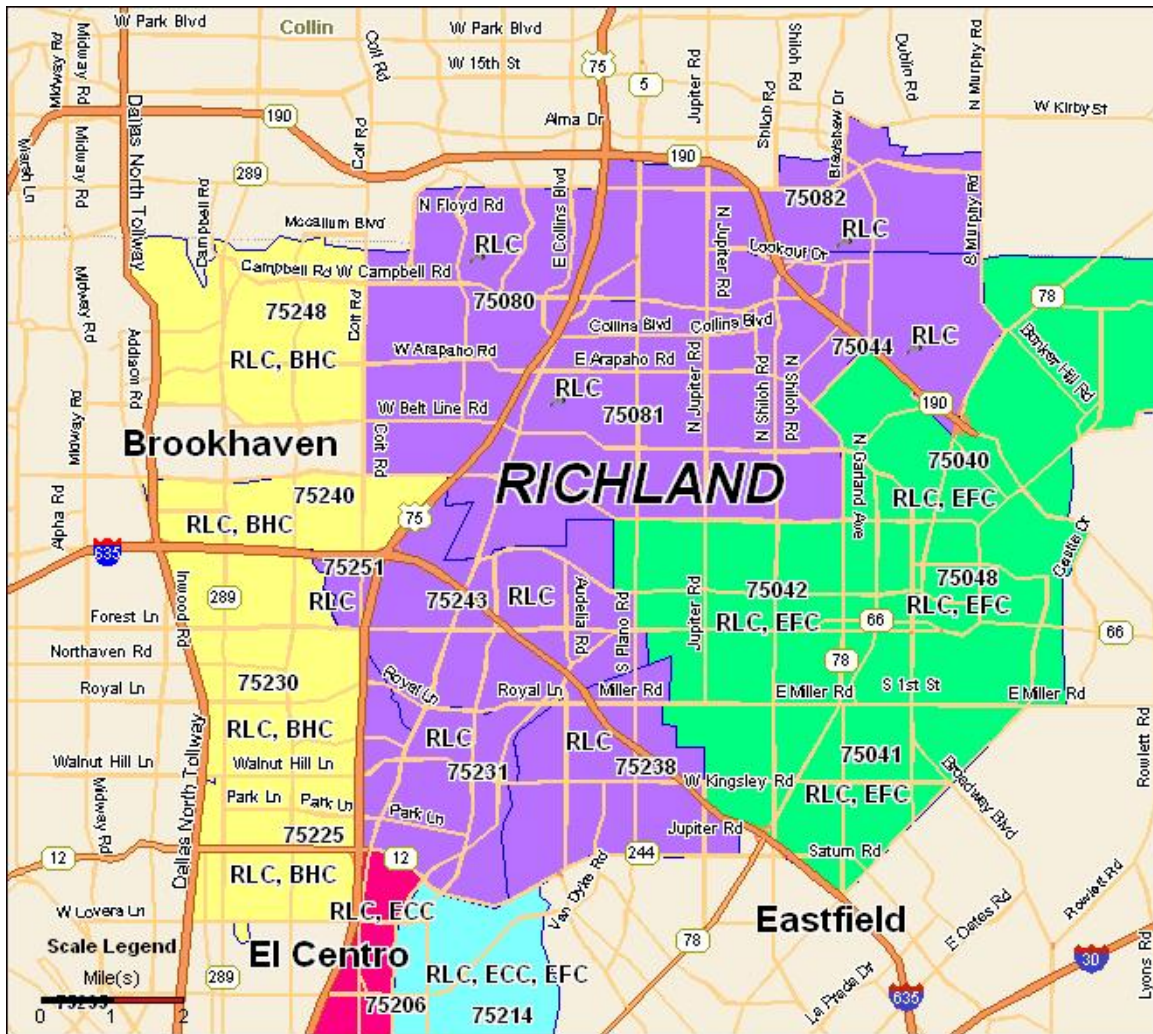

Richland College

DALLAS COUNTY COMMUNITY COLLEGE DISTRICT

Service Area

Sources: DCCCD College Service Areas (July 1978), U.S. Census Bureau District Institutional Research & Planning, November 2007