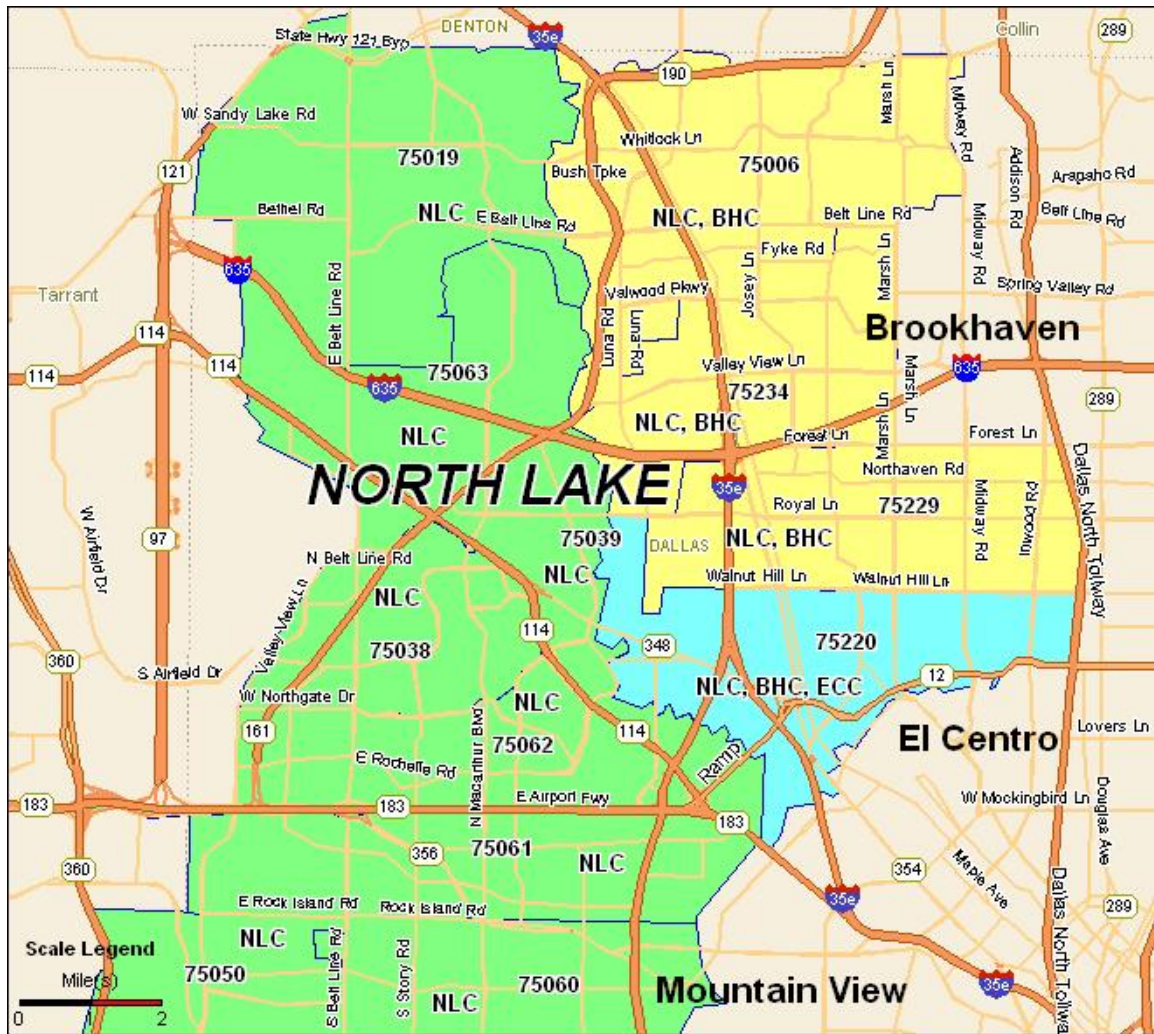

North Lake College

DALLAS COUNTY COMMUNITY COLLEGE DISTRICT

*Service Area*

Sources: DCCCD College Service Areas (July 1978), U.S. Census Bureau District Institutional Research & Planning, November 2007