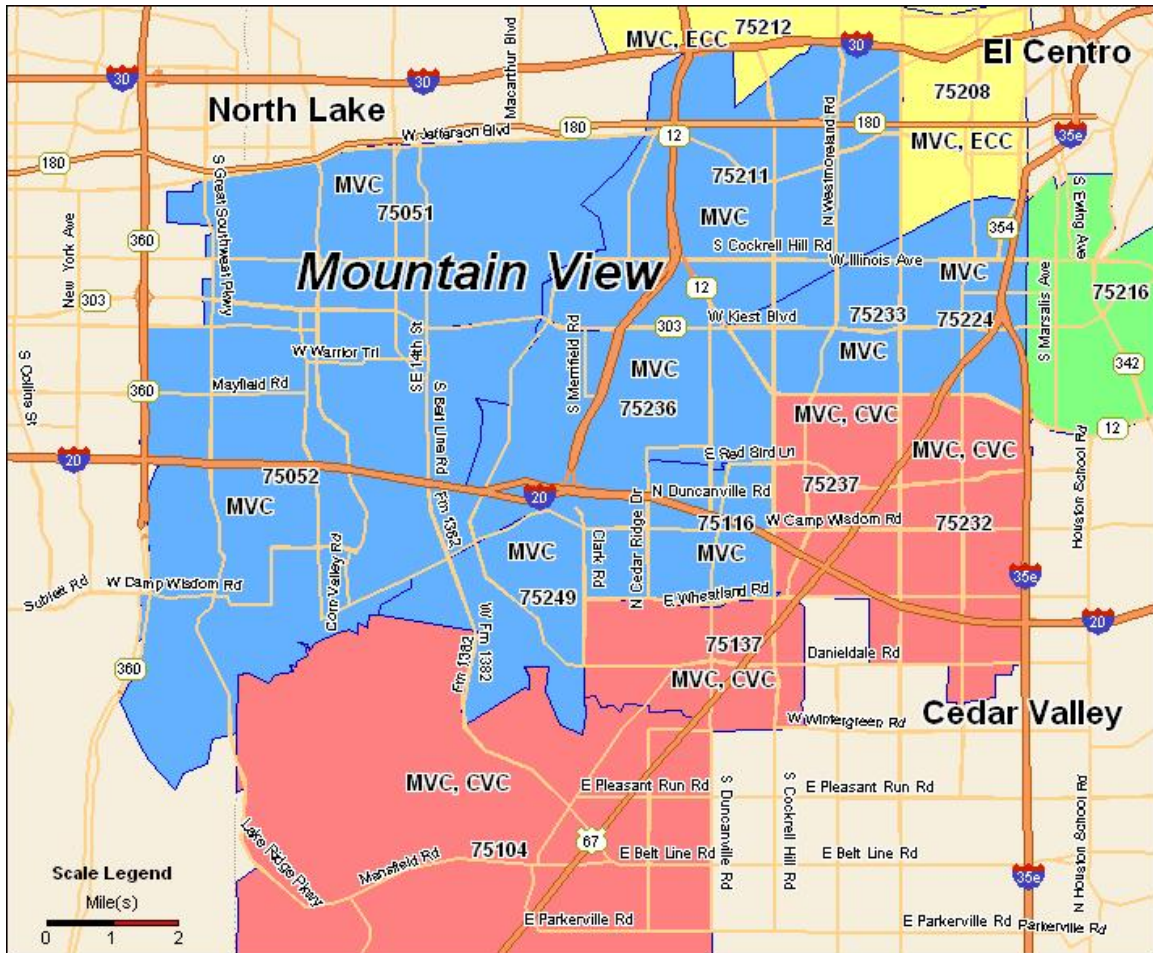

Mountain View College

DALLAS COUNTY COMMUNITY COLLEGE DISTRICT

*Service Area*

Sources: DCCCD College Service Areas (July 1978), U.S. Census Bureau District Institutional Research & Planning, November 2007