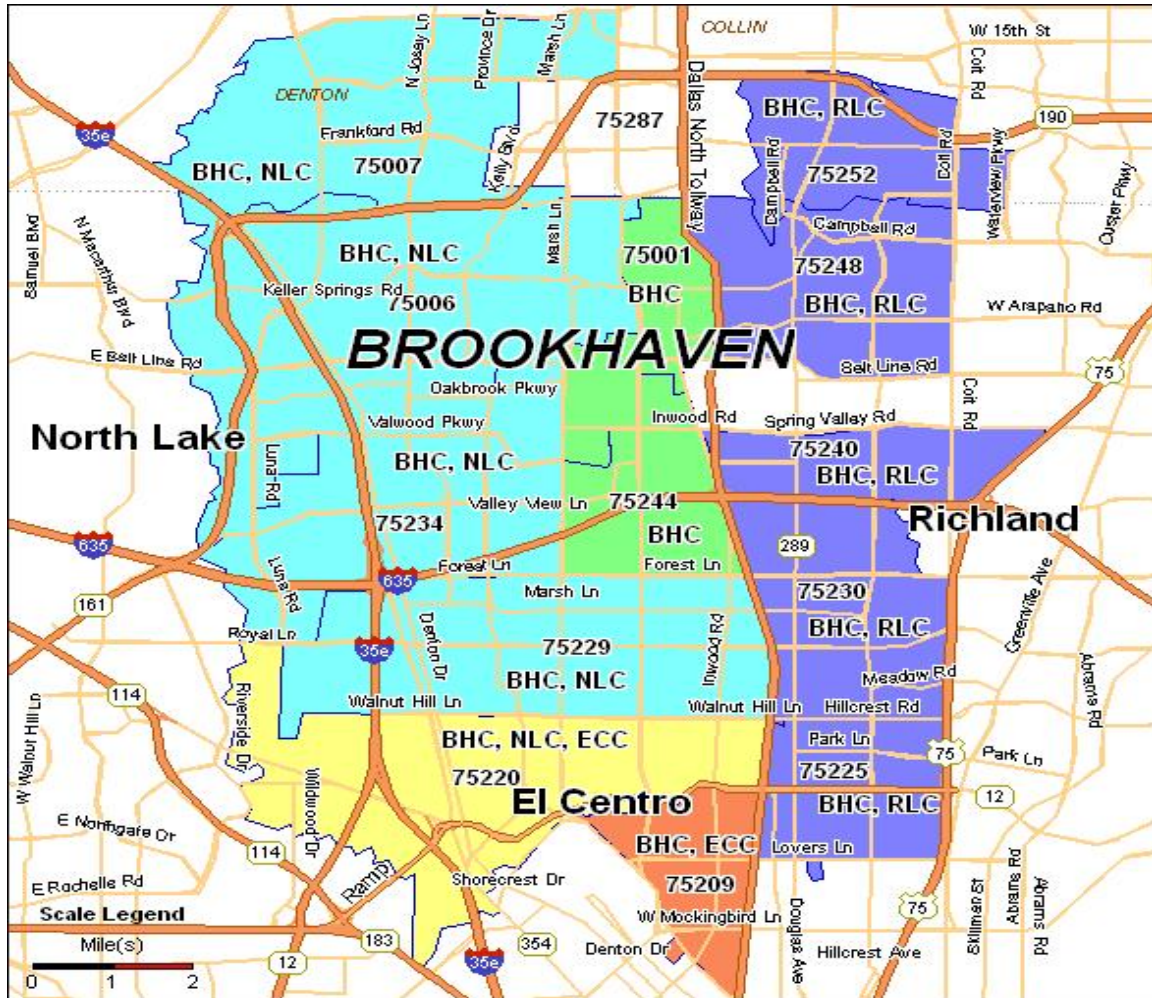

Brookhaven College

DALLAS COUNTY COMMUNITY COLLEGE DISTRICT

*Service Area*

Sources: DCCCD College Service Areas (July 1978), U.S. Census Bureau District Institutional Research & Planning, November 2007