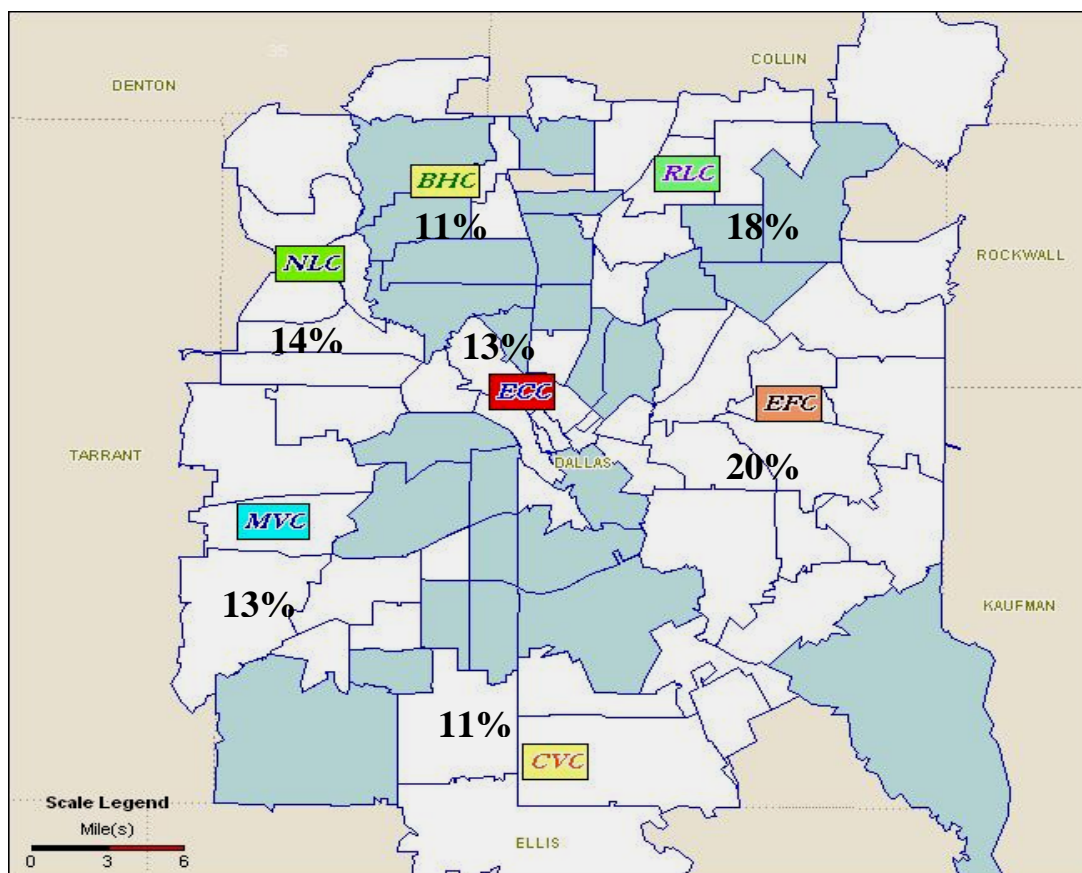

College Service Area Populations (Zip Code Based Estimates)

The following shows the Dallas County service area population as determined by population *residence*. Working commuter traffic flows toward urban and away from rural areas during the day are not reflected. In addition, out of county students are not reflected in the college service area populations.

= Shared Zip Code

For reporting ease, an entire zip code population is included if any portion of the zip code is contained within a college's service area. Thus, zip codes shared by two or more colleges are counted for each college. This generalized approach may differ from an individual college customized estimate which addresses shared zip codes differently and/or calculates population at the census block or track level.