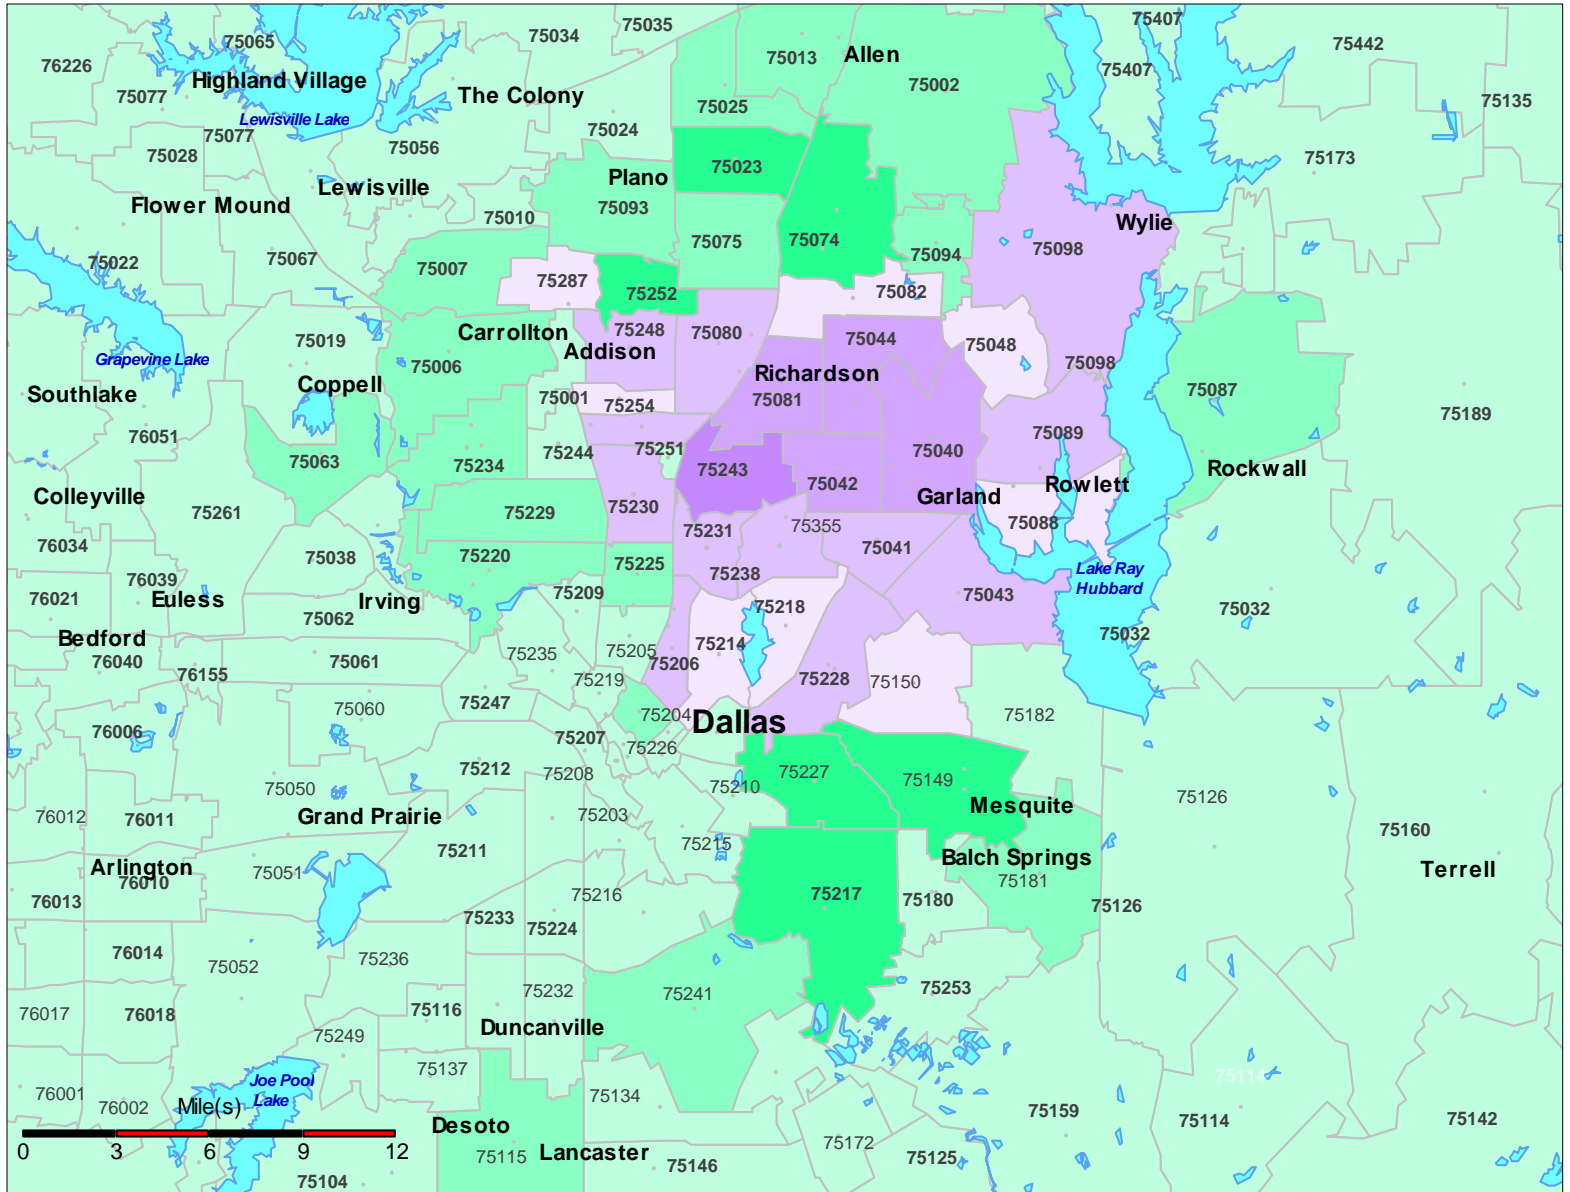

Spring 2009 CE by Zip Code

Top 10 Zip Codes		
1.	75243	736
2.	75081	388
3.	75040	377
4.	75042	307
5.	75044	296
6.	75080	258
7.	75231	235
8.	75238	183
9.	75043	150
10.	75206	124

Source: Colleague (Student System), ESRI BusinessMap
District Institutional Research, July 2009