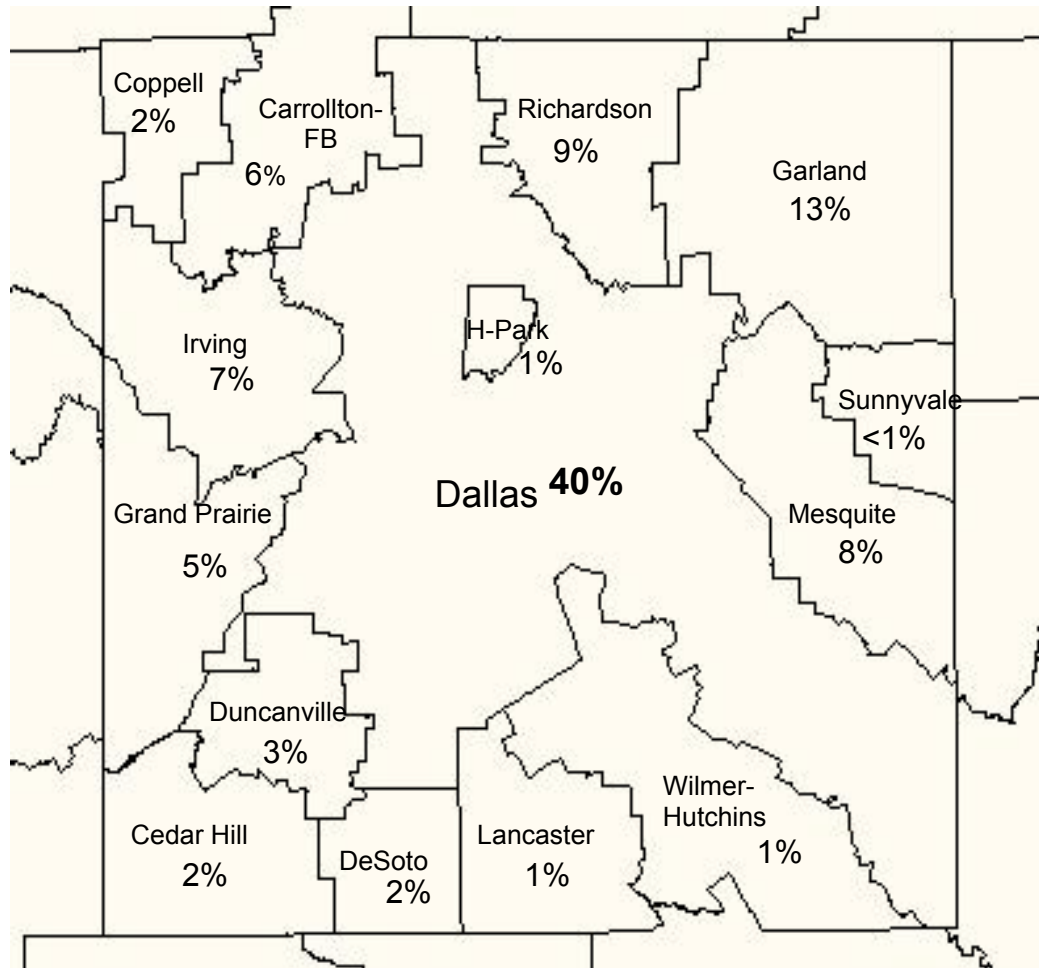

Distribution of Dallas County K-12 Students by ISD

Almost 400,000 students are enrolled in the 566 public schools located in Dallas County. The county is comprised of fifteen school districts with Dallas (40% of all students), Garland (13%) and Richardson (9%) being the largest providers.