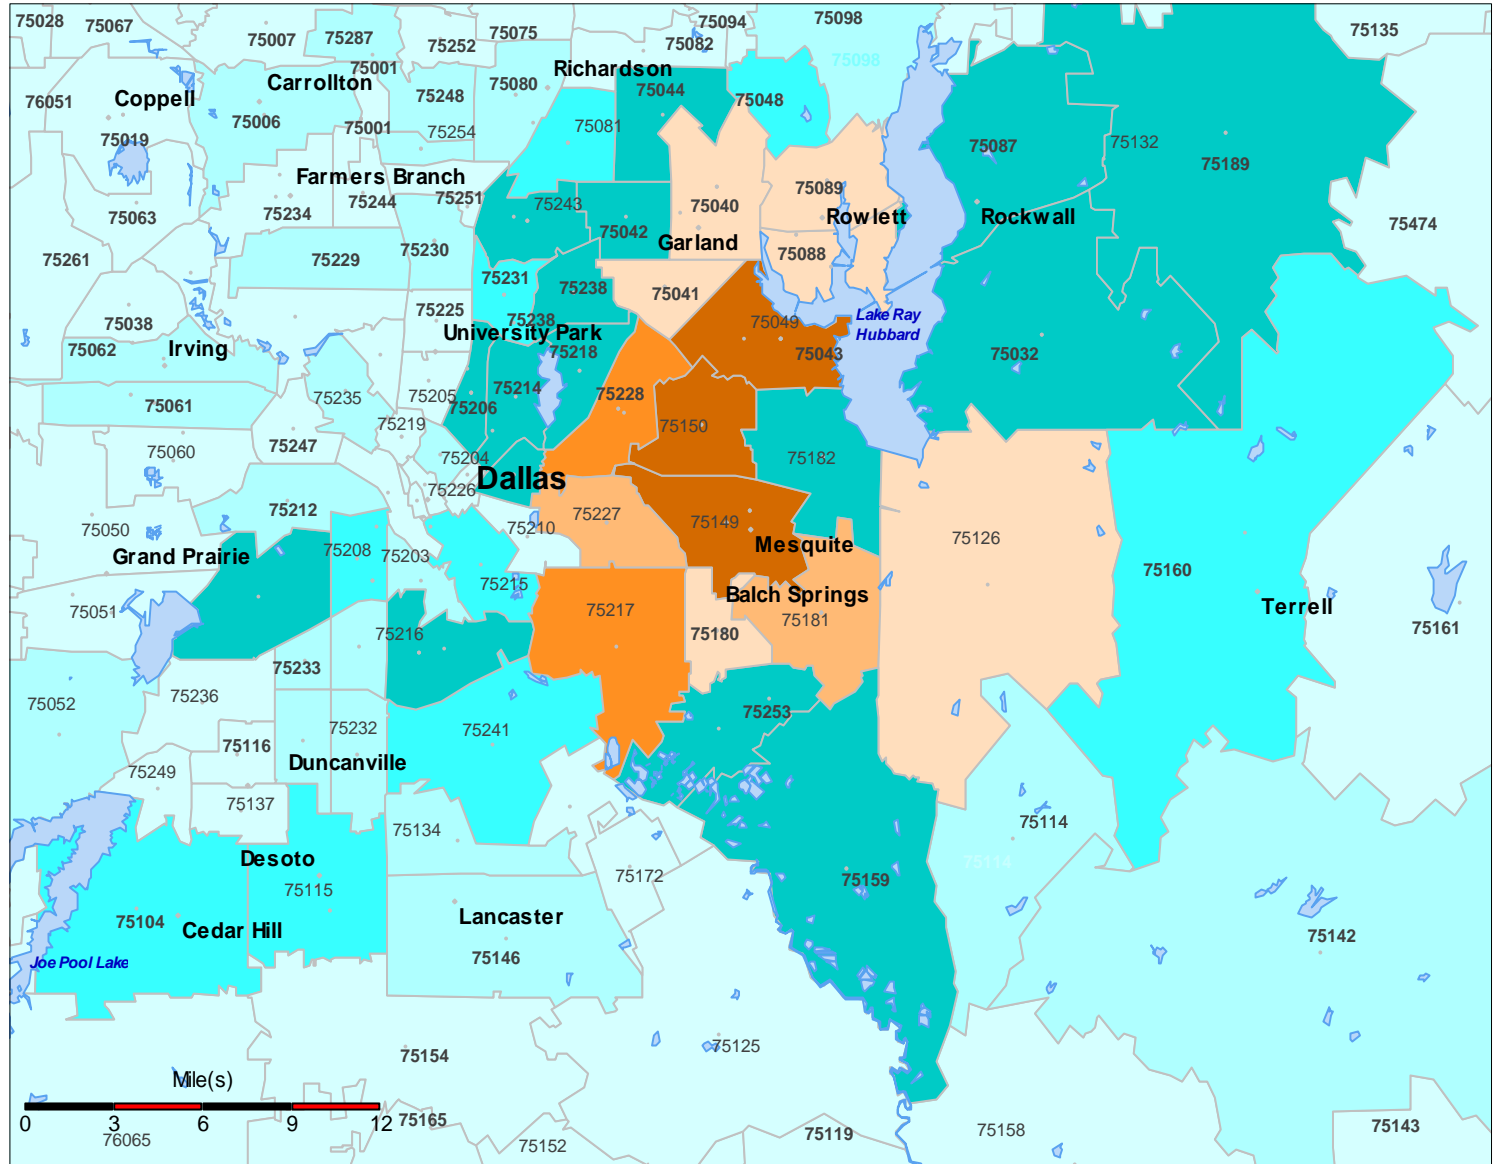

# Eastfield College

DALLAS COUNTY COMMUNITY COLLEGE DISTRICT

## Spring 2009 Credit by Zip Code

### Top 10 Zip Codes

1.	75150	1,222
2.	75149	1,093
3.	75043	1,039
4.	75228	807
5.	75217	805
6.	75227	636
7.	75181	607
8.	75088	376
9.	75089	306
10.	75126	304

Source: Colleague (Student System), ESRI BusinessMap  
District Institutional Research, June 2009