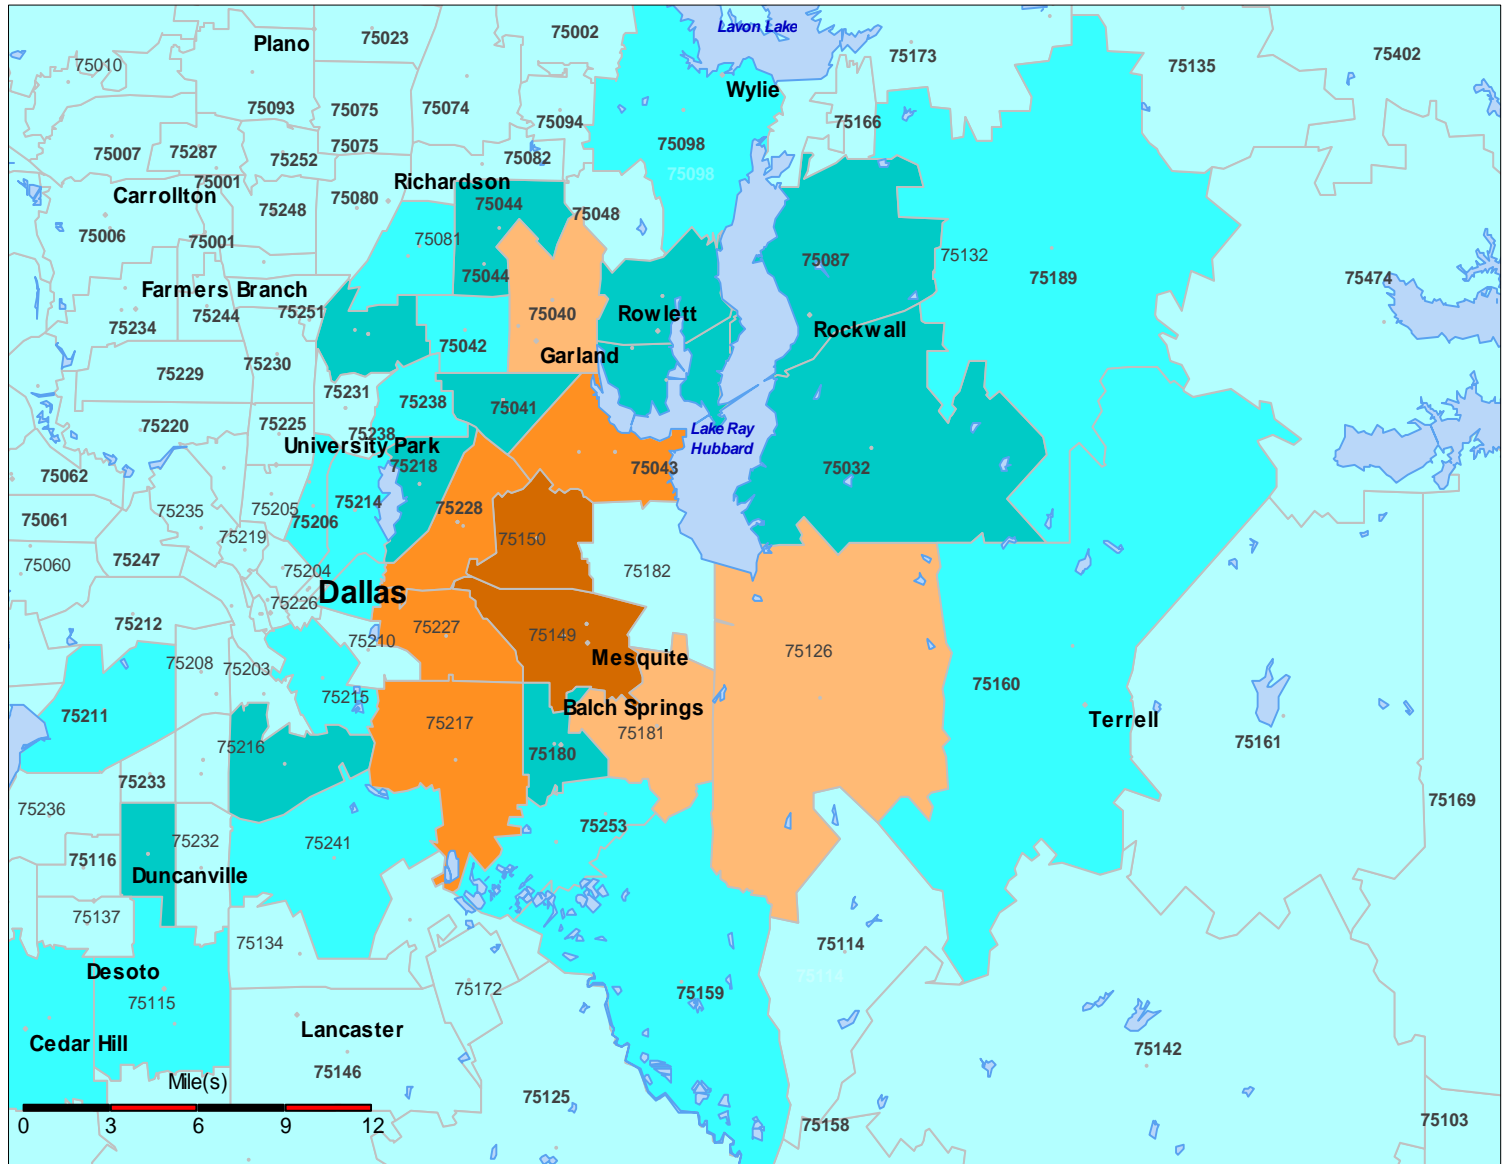

Spring 2009
CE by Zip Code

Top 10 Zip Codes		
1..	75150	434
2.	75149	343
3.	75043	291
4.	75228	286
5.	75217	268
6.	75227	254
7.	75040	158
8.	75181	118
9.	75126	107
10.	75180	87

Source: Colleague (Student System), ESRI BusinessMap
District Institutional Research, June 2009