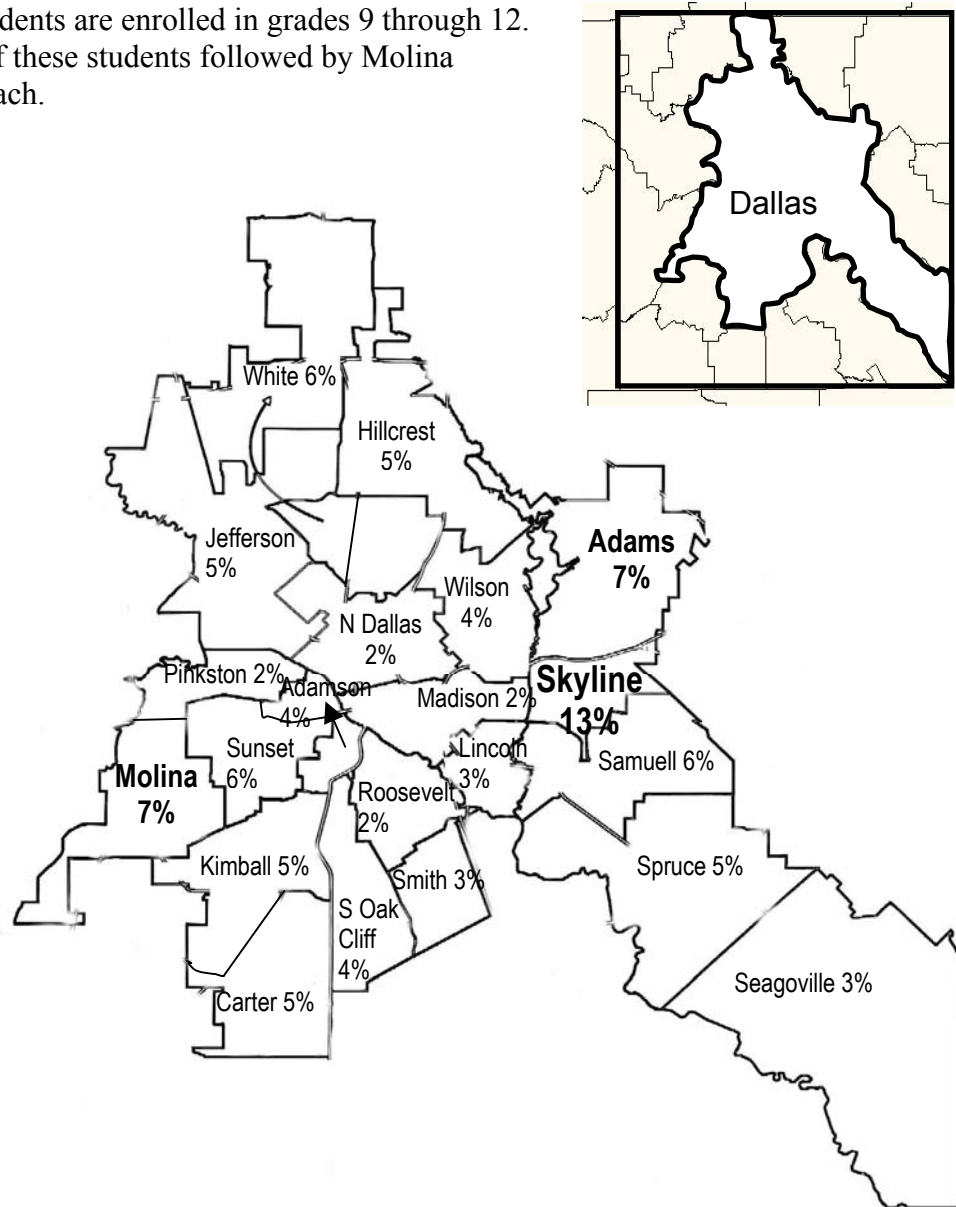

Distribution of DISD Students in Grades 9 - 12 By High School Service Area

Over 35,000 DISD students are enrolled in grades 9 through 12. Skyline enrolls 13% of these students followed by Molina and Adams with 7% each.

Specialized high schools (i.e. School for the Talented & Gifted, School of Health Profession, etc.) are not included in the above since the entire district is considered the service area. Such schools enrolled an estimated 2,500 additional students.