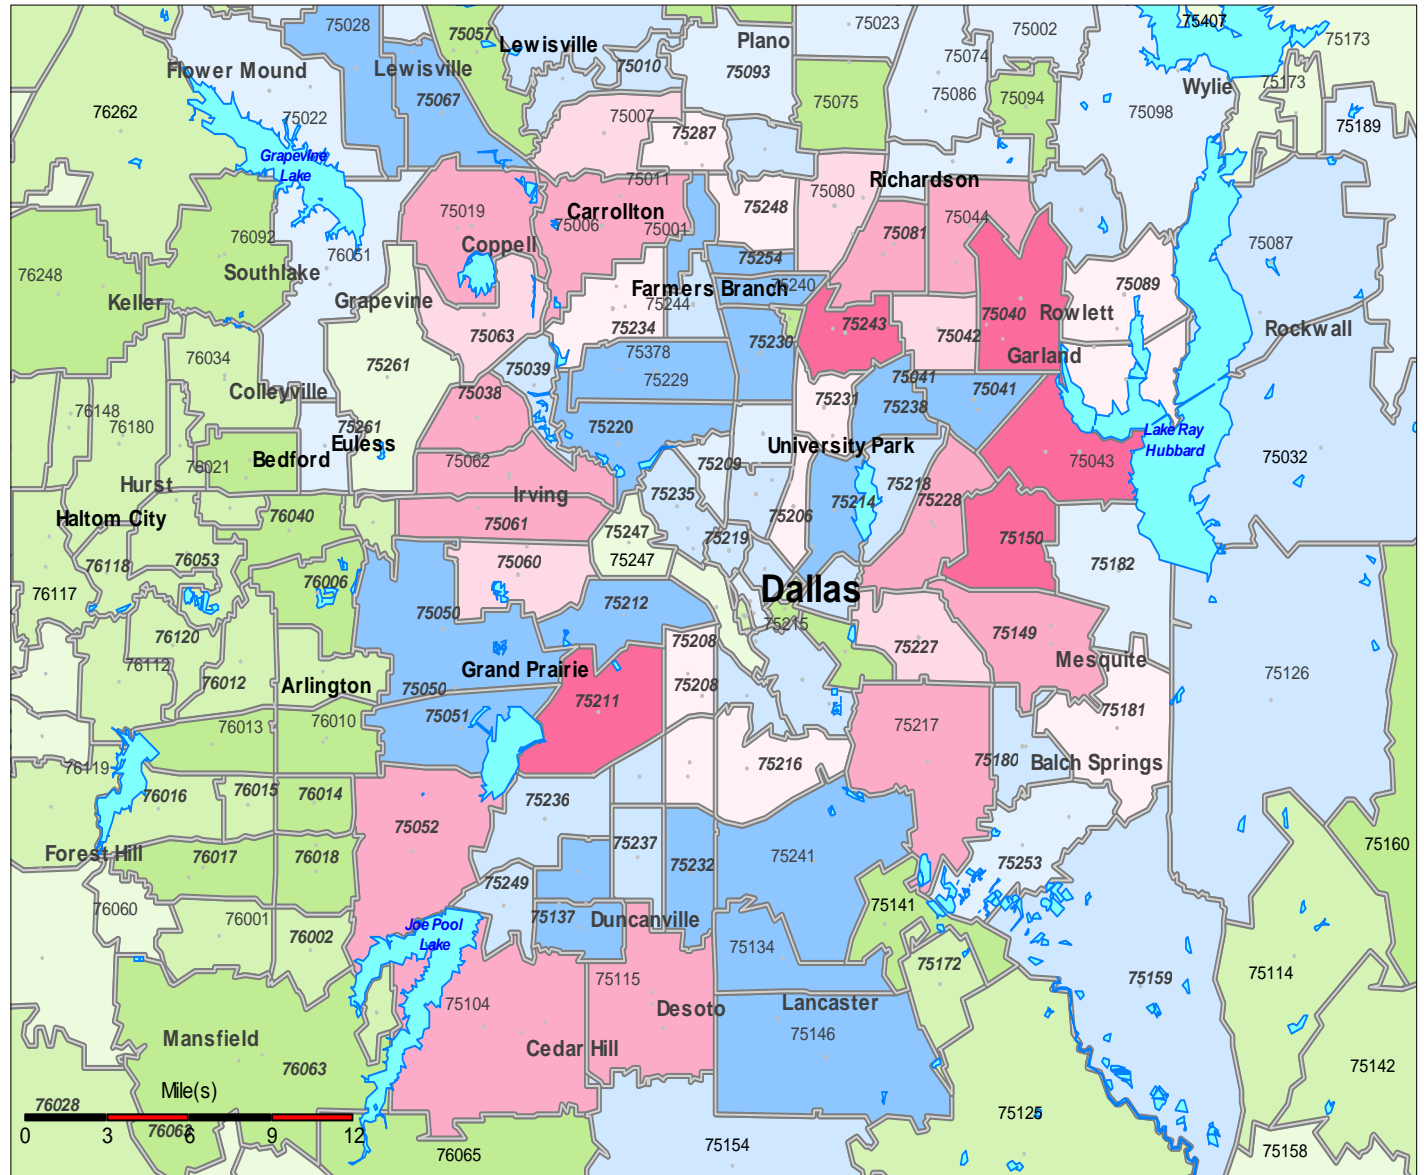

Dallas County Community College District

Spring 2009 Credit by Zip Code

Top 10 Zip Codes		
1.	75243	1,891
2.	75043	1,622
3.	75211	1,604
4.	75040	1,550
5.	75150	1,513
6.	75062	1,417
7.	75038	1,376
8.	75149	1,306
9.	75104	1,299
10.	75217	1,257

Source: Colleague (Student System), ESRI BusinessMAP
District Institutional Research, June 2009