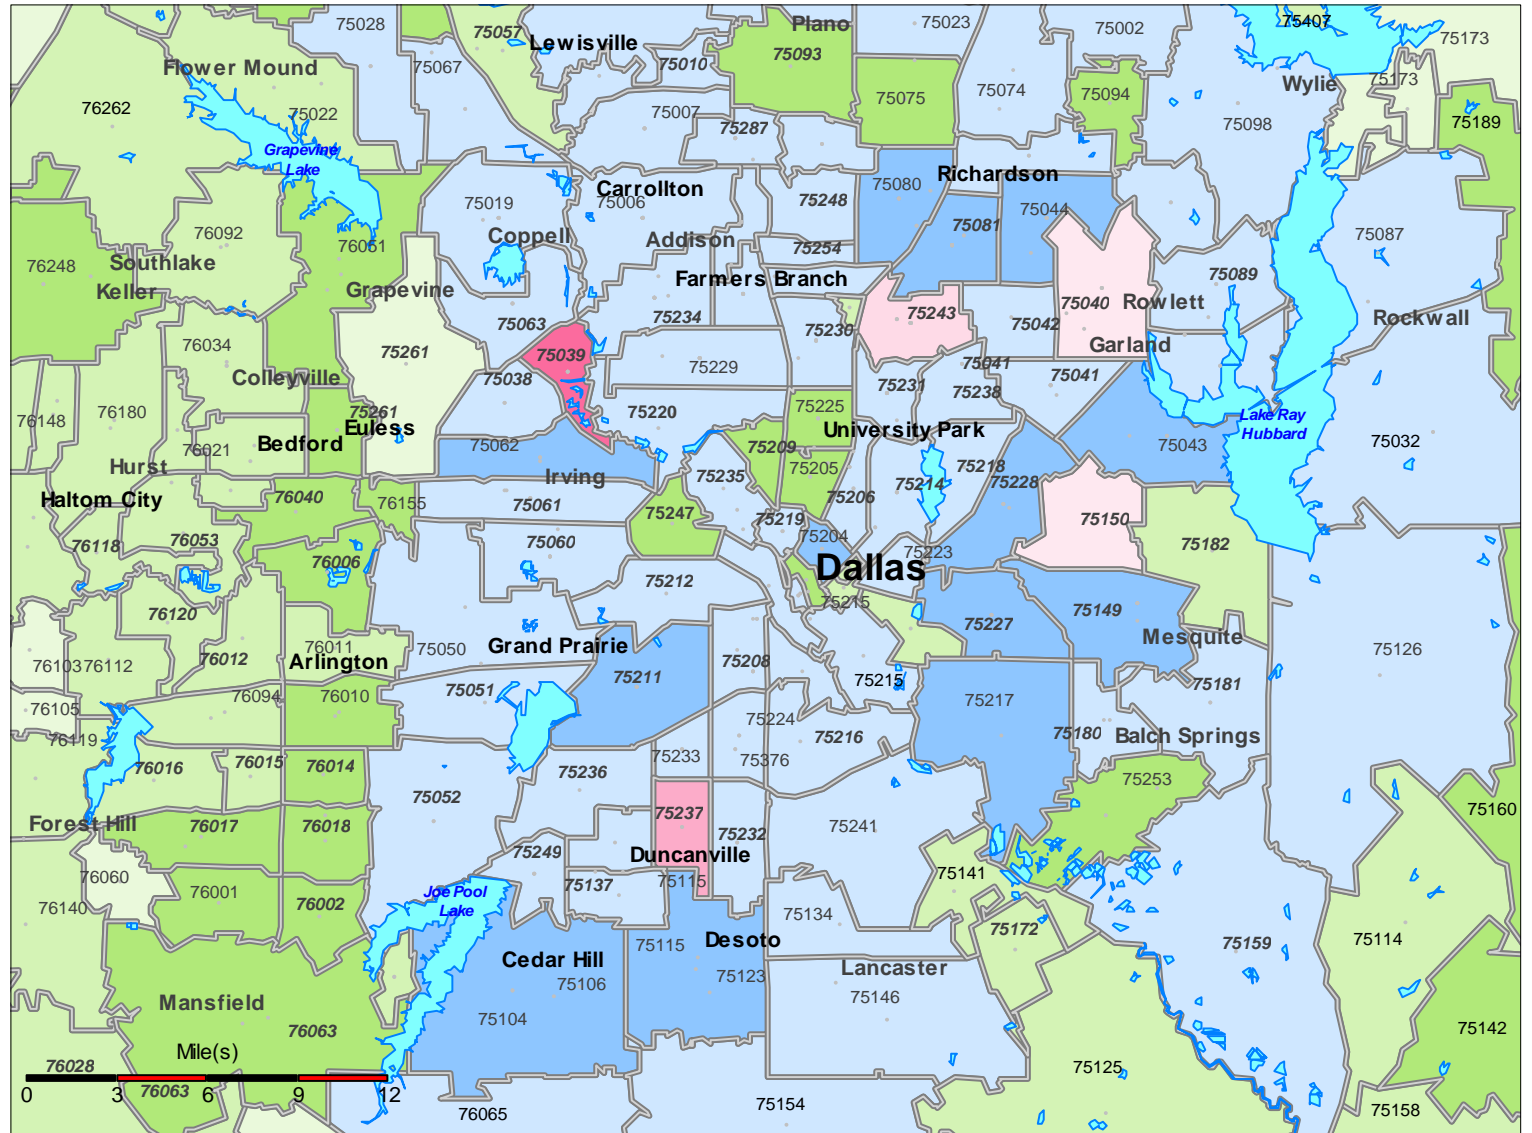

Dallas County Community College District

**Spring 2009
CE by Zip Code**

- 1,201 to 1,600
- 1,001 to 1,200
- 801 to 1,000
- 601 to 800
- 401 to 600
- 101 to 400
- 51 to 100
- 13 to 50
- 0 to 12

Top 10 Zip Codes		
1.	75039	1,562
2.	33607*	1,193
3.	75237	978
4.	75243	947
5.	75150	640
6.	75040	606
7.	75211	581
8.	75204	564
9.	75081	546
10.	75228	530