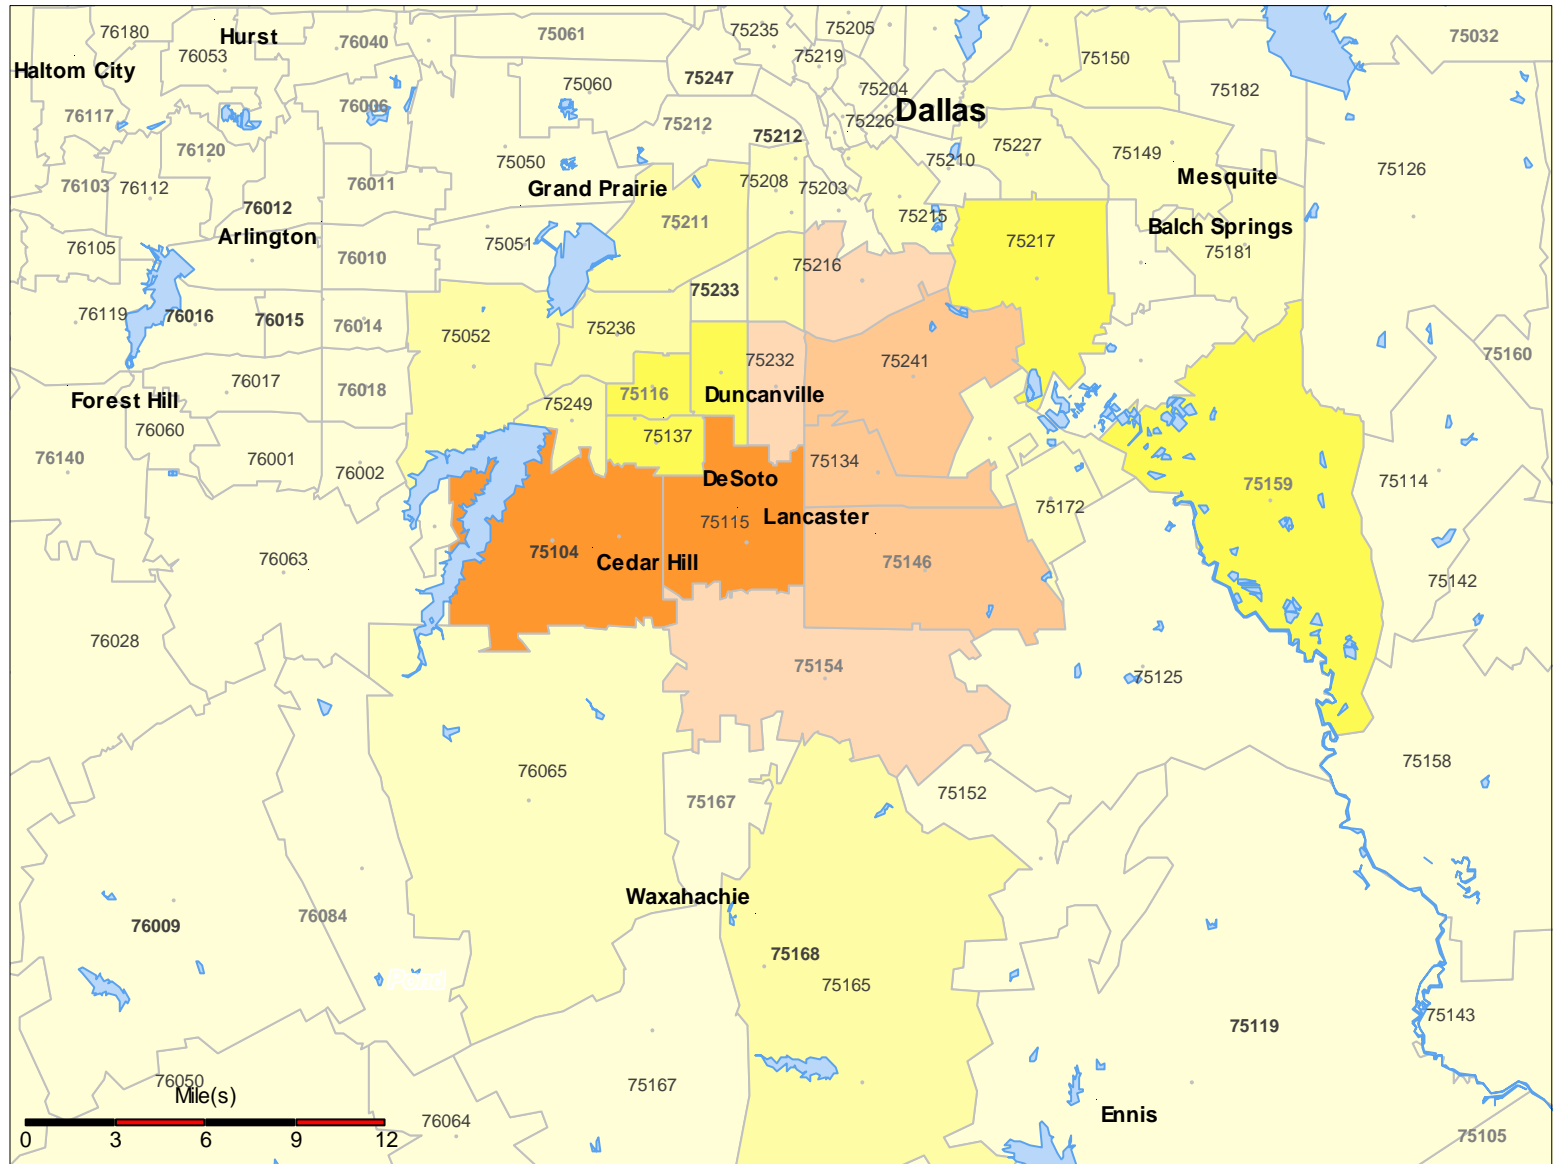

Cedar Valley College

DALLAS COUNTY COMMUNITY COLLEGE DISTRICT

Spring 2009 Credit by Zip Code

Top 10 Zip Codes

| | | |
|-----|-------|-----|
| 1. | 75104 | 794 |
| 2. | 75115 | 715 |
| 3. | 75146 | 378 |
| 4. | 75134 | 354 |
| 5. | 75241 | 348 |
| 6. | 75154 | 253 |
| 7. | 75232 | 236 |
| 8. | 75216 | 214 |
| 9. | 75137 | 127 |
| 10. | 75159 | 127 |

Source: Colleague (Student System), ESRI BusinessMap
District Institutional Research, June 2009