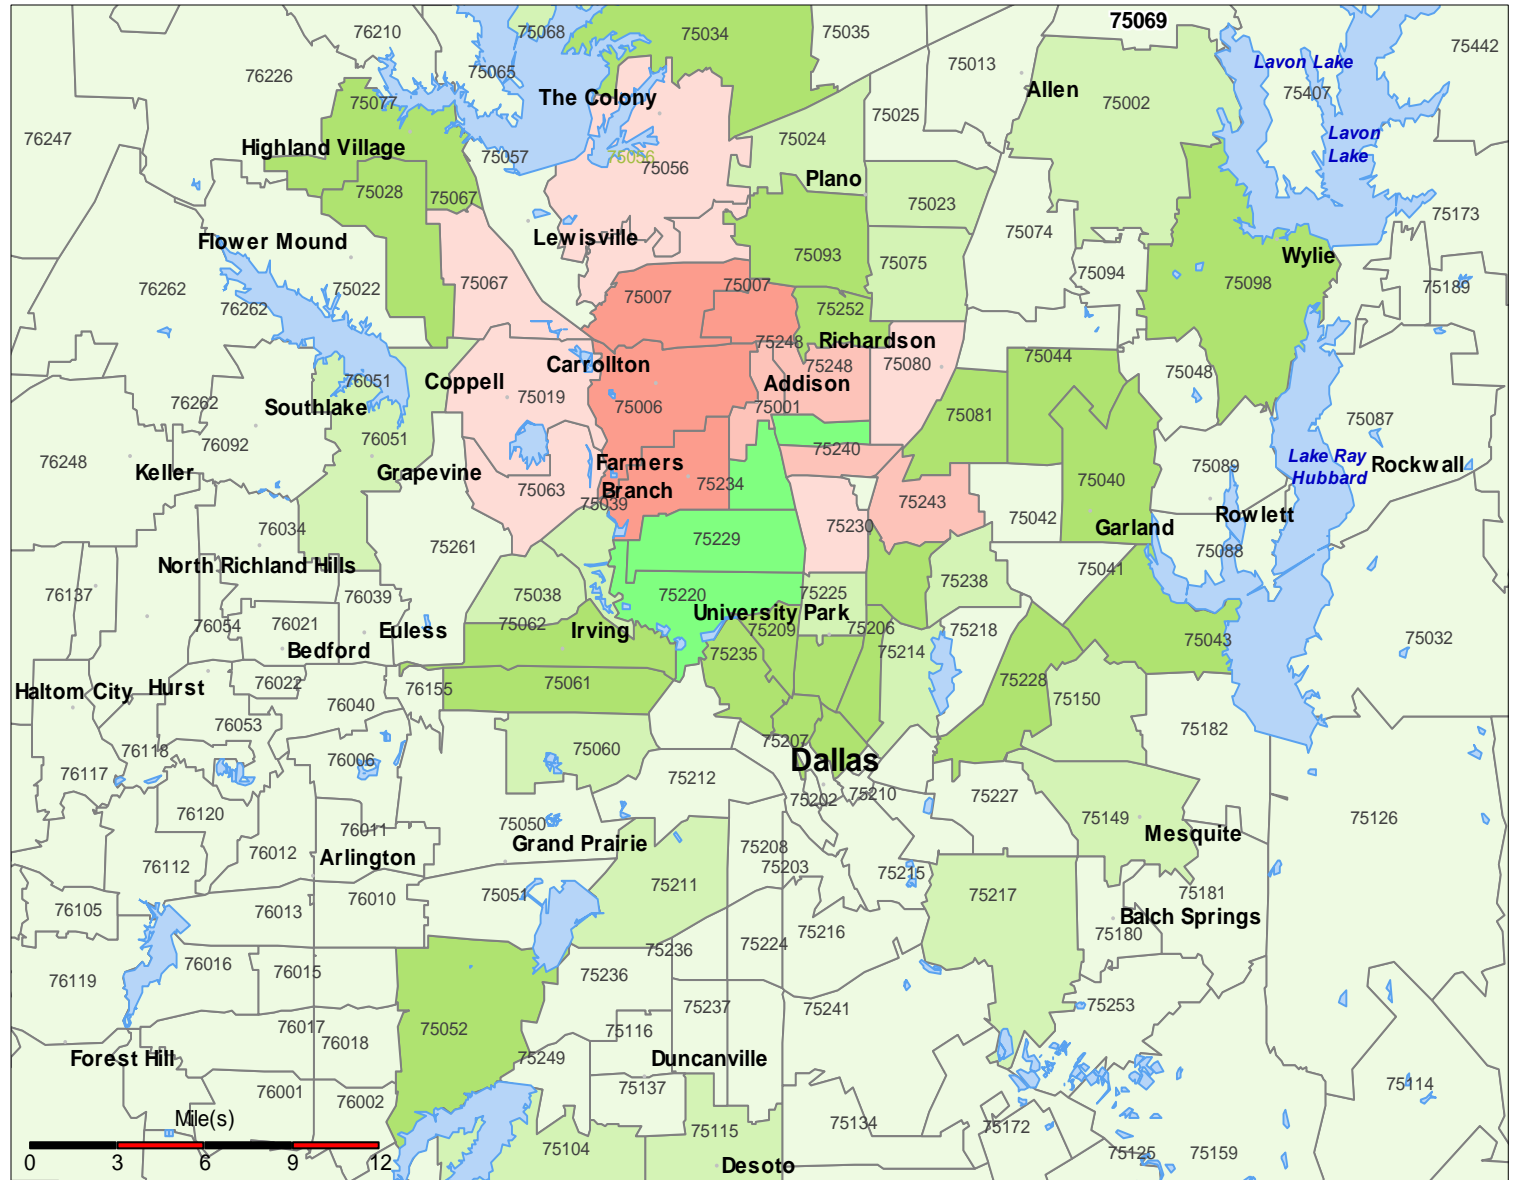

# Brookhaven College

DALLAS COUNTY COMMUNITY COLLEGE DISTRICT

## Top 10 Zip Codes

1.	75006	239
2.	75234	191
3.	75007	187
4.	75287	161
5.	75229	139
6.	75220	112
7.	75254	103
8.	75244	97
9.	75240	87
10.	75001	80

Source: Colleague (Student System), ESRI BusinessMAP  
District Institutional Research & Planning, June 2009