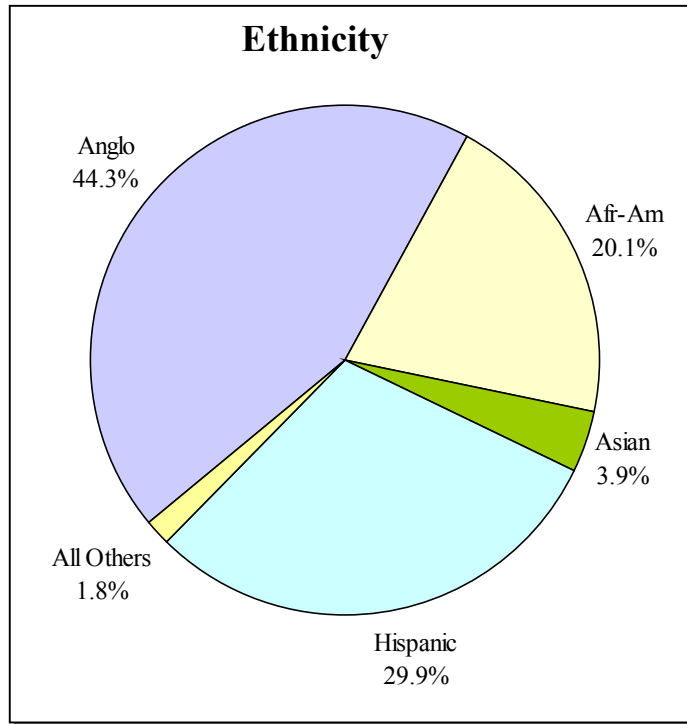

Dallas County Population by Ethnicity, Age, and Ethnicity within Age

Dallas County Population = 2,218,899

18 Years and Over = 1,599,868

Less than 18 Years = 619,031

Source: 2000 Census

Prepared by District Office of Research, May 2003, u:Dallaspies