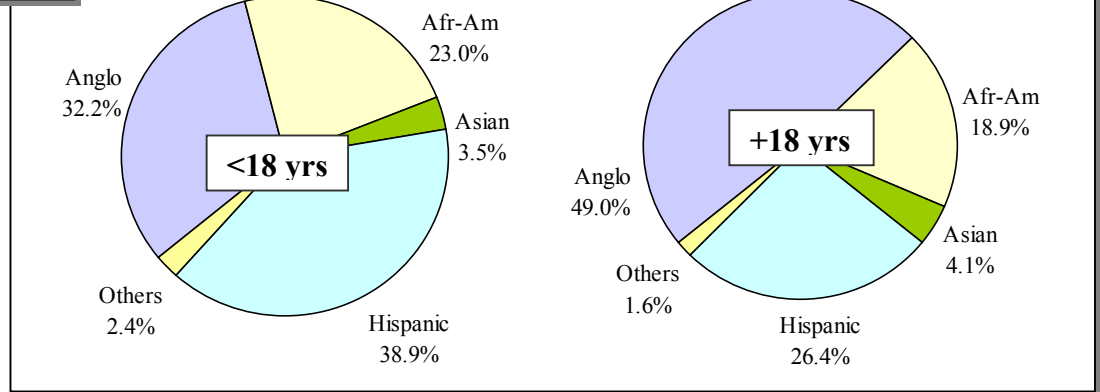

Dallas County Population by Ethnicity, Age, and Ethnicity within Age

Dallas County Population = 2,218,899

18 Years and Over = 1,599,868

Less than 18 Years = 619,031

Source: 2000 Census

Prepared by District Office of Research, May 2003, u:Dallaspies