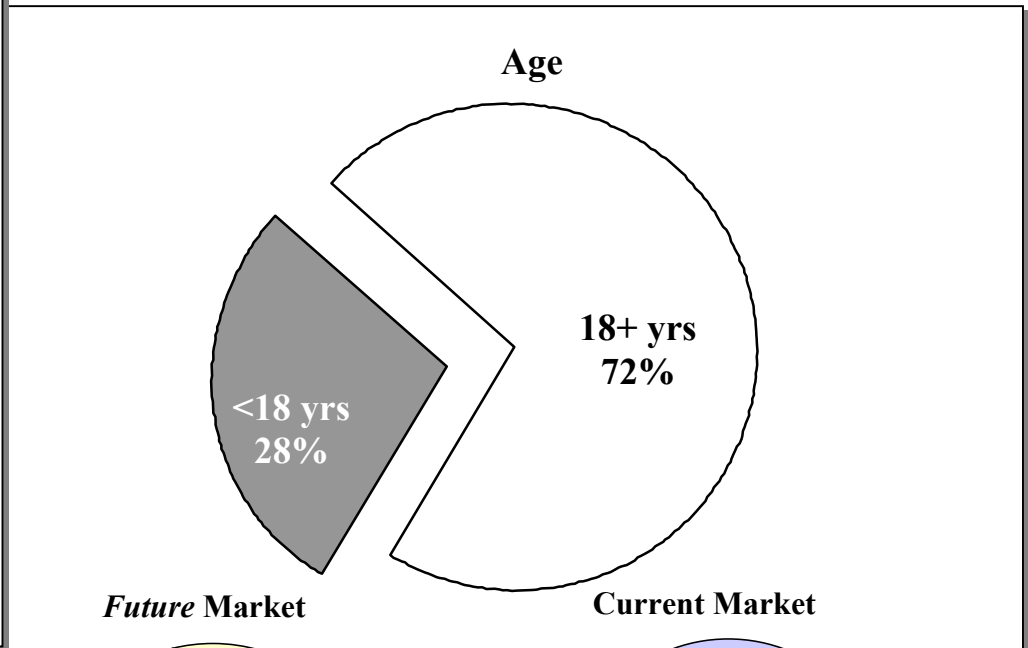

Dallas County Population by Ethnicity, Age, and Ethnicity within Age

Dallas County Population = 2,218,899

18 Years and Over = 1,599,868

Less than 18 Years = 619,031

Source: 2000 Census

Prepared by District Office of Research, May 2003, u:Dallaspies