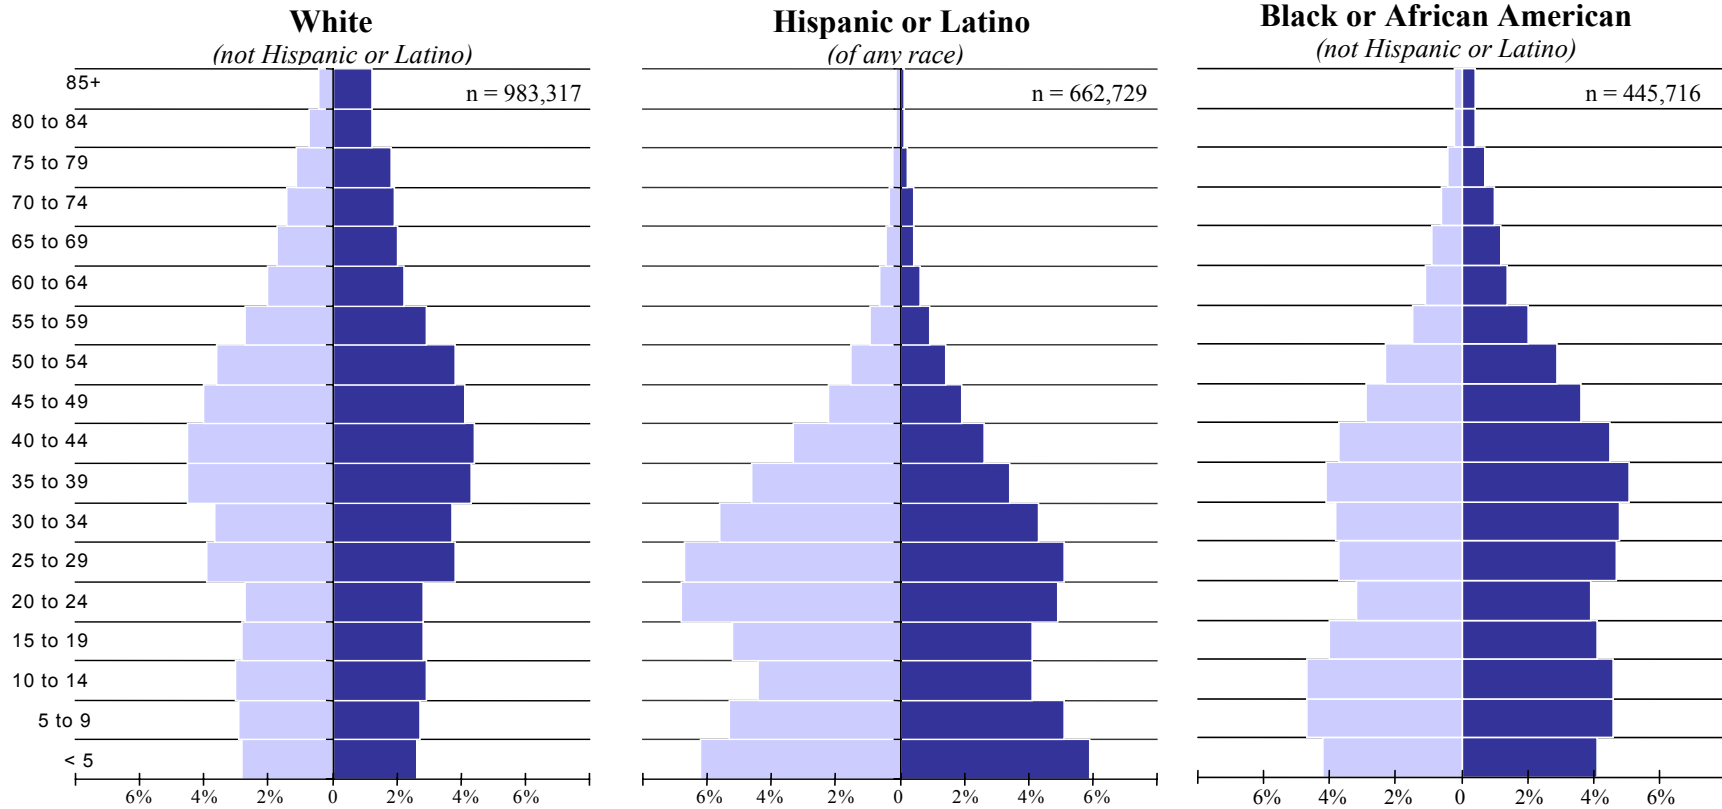

## Age Distributions by Ethnicity for Dallas County

Male
Female

**Dallas County Total Population = 2,218,899**

White = 983,317 (44.3%), Hispanic = 662,729 (29.9%), Black = 445,716 (20.1%), Asian = 87,495 (3.9%), all others combined < 2%

**Dallas County 18 years and over = 1,599,868 (72% of total)**

White = 783,669 (49%), Hispanic = 421,900 (26.4%), Black = 302,967 (18.9%), Asian = 65,608 (4.1%), all others combined < 2%

**Dallas County 17 years and younger = 619,031 (28% of total)**

White = 199,648 (32.2%), Hispanic = 240,829 (38.9%), Black = 142,749 (23%), Asian = 21,887 (3.5%), all others combined < 3%